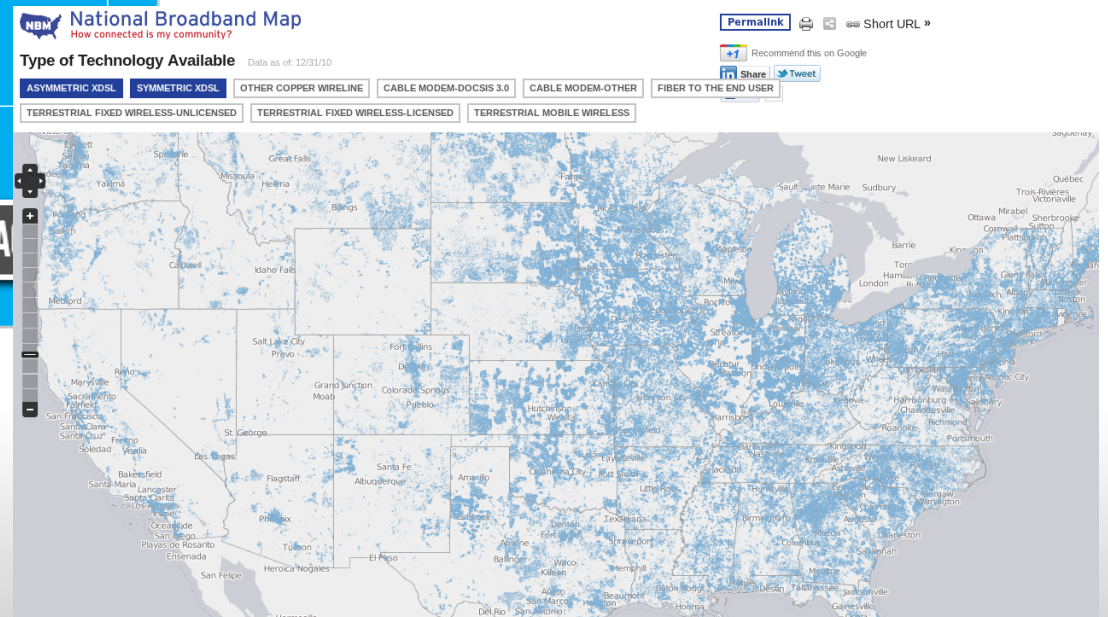

Consumers

Run NDT

YOUR TEST RESULTS

SUMMARY

DETAILS

ADVANCED

UPLOAD SPEED

35 mb/s

DOWNLOAD SPEED

9.4 mb/s

Network latency: 75 msec round trip time
Jitter: 42 msec

MLAB

[More information about M-Lab](#)

TEST A