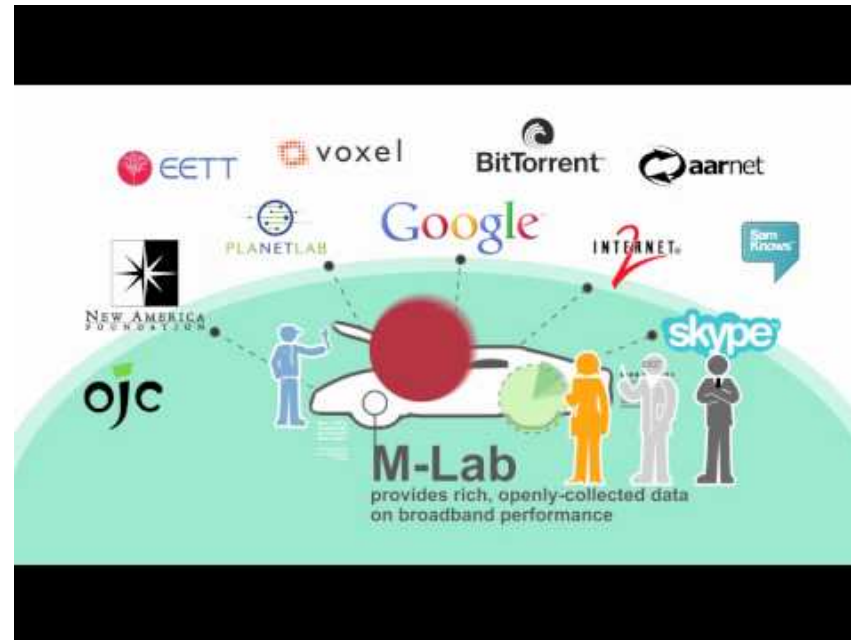

MLAB

 Measurement Lab 

An Open Resource for Scientific Broadband Data

Thomas Gideon, New America Foundation

Tiziana Refice, Google

The Elevator Pitch

Measurement Lab is...

- Open, distributed platform for Internet Measurement
- A **resource** for researchers, consumers, policy makers
- Transparency = healthy, innovative Internet

Measurement Lab includes...

- Tools for users
- Infrastructure for researchers
- Data for policy makers
- ~150K users daily equaling >400TB of data

Researchers

- Open data
- Well known infrastructure
- A consistent environment